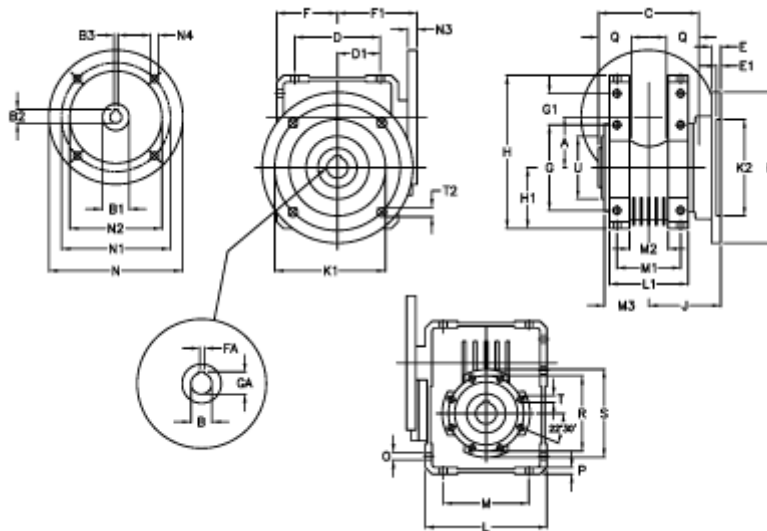

Article number: 392208605653536

Description: Worm Gear with Torque Limiter  
W86 L2-UFC-56-P90 B5

## Measures

A = 86.90	E = 15	H = 245.5	M = 144	N4 = 11,5	U = 110
B = 35	E1 = 6	H1 = 100.0	M1 = 101	O = 11.5	
B1 E7 = 24	F = 100	J = 110.5	M2 = 57	P = 11	
B2 = 27.3	F1 = 128	K = 210	M3 = 64.5	Q = 45	
B3 H9 = 8	FA = 10	K1 = 176	N = 200	R = 130	
C = 140	G = 144	K2 = 152	N1 = 165	S = 150	
D = 144.0	G1 = 45.5	L = 200	N2 = 130	T = M10x18	
D1 = 72.0	GA = 38.3	L1 = 125	N3 = 12.0	T2 = 12.5	